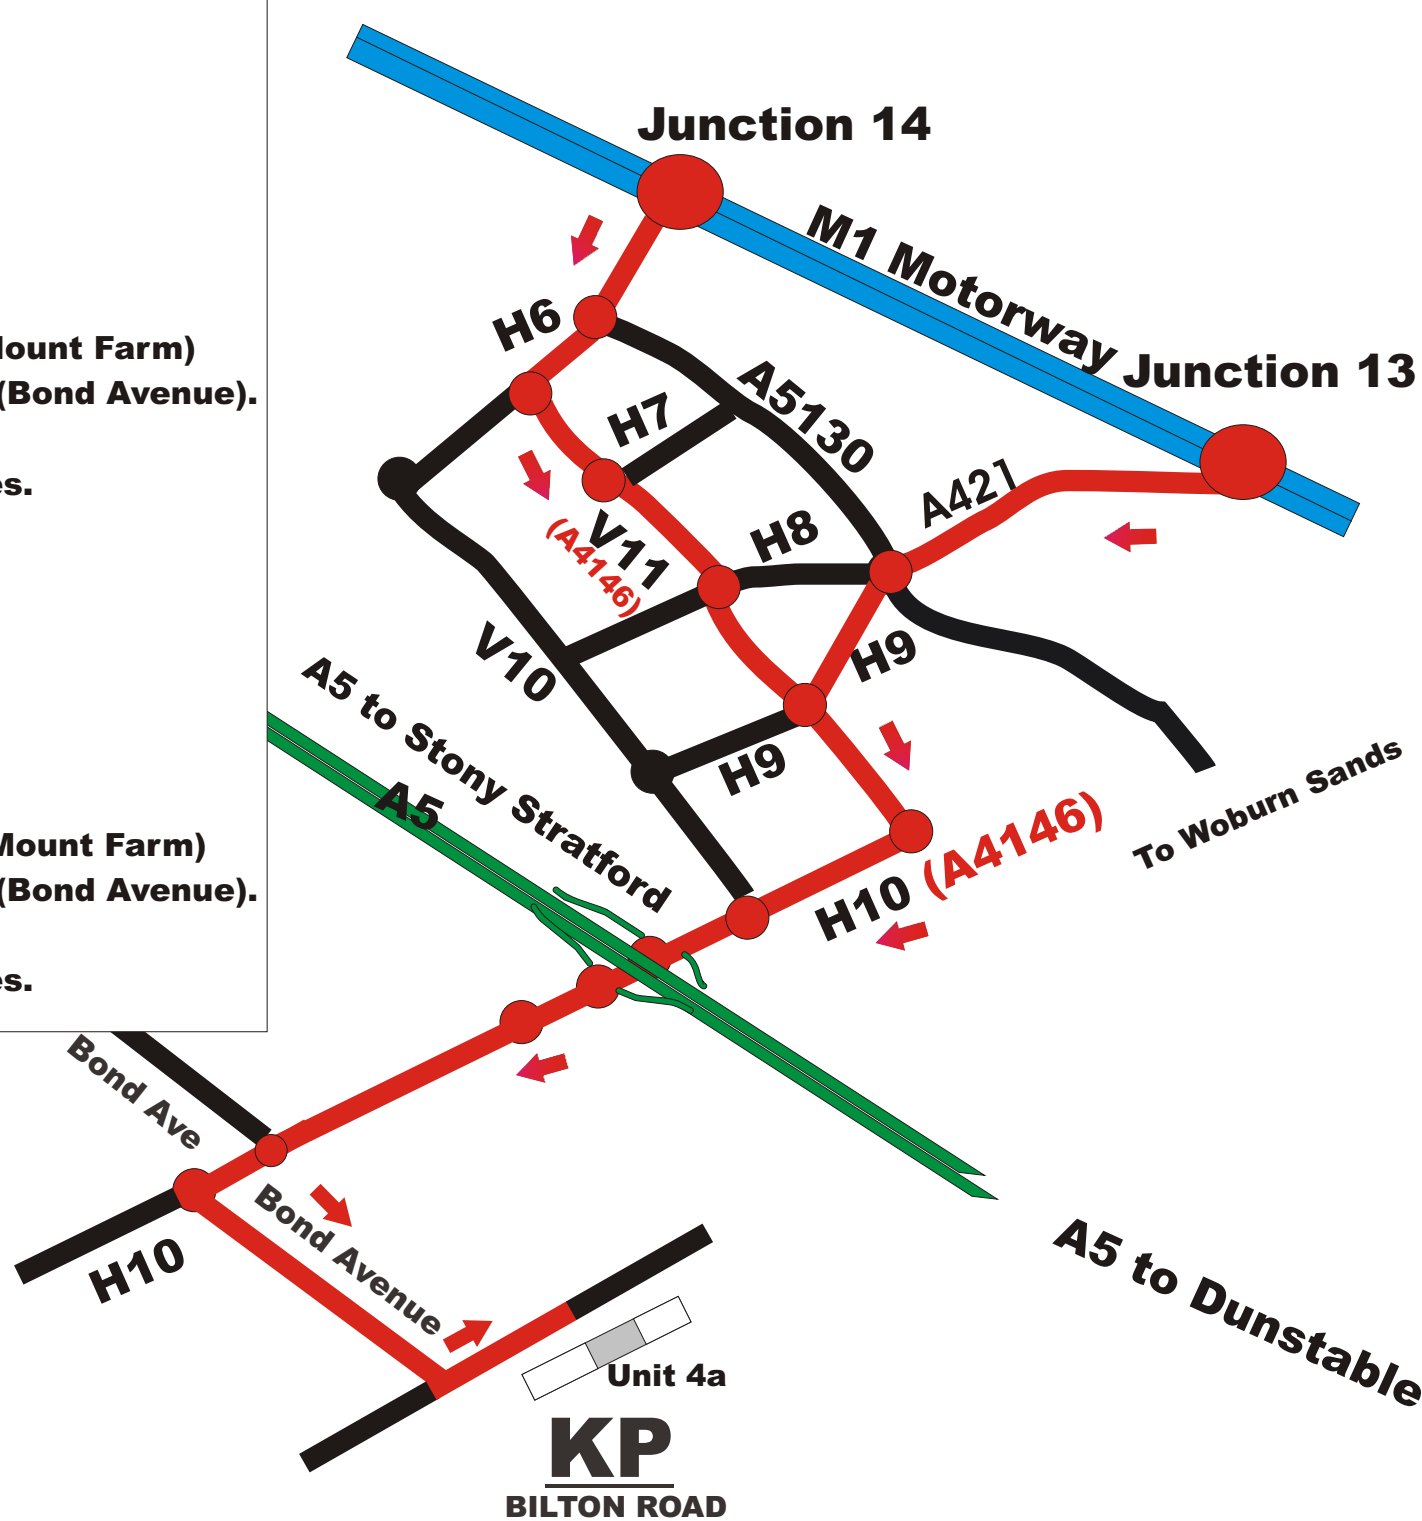

From Junction 14 of M1

Follow sign to Milton Keynes

1st roundabout: Straight across (H6)

2nd roundabout: left down V11 (A4146)

Straight across 3 roundabouts

Turn right onto H10 (A4146)

Over next roundabout and under A5

Follow road round traffic islands.(Signs to Mount Farm)

Cross first mini round & at second turn left (Bond Avenue).

At top of road turn left at T junction.

KP Plastics UK is on your right through gates.

From Junction 13 of M1

Follow signs to Milton Keynes onto A421

At first roundabout second left (onto H9)

Next roundabout turn left onto V11 (A4146)

Turn right onto H10 (A4146)

Over next roundabout and under A5

Follow road round traffic islands. (Signs to Mount Farm)

Cross first mini round & at second turn left (Bond Avenue).

At top of road turn left at T junction.

KP Plastics UK is on your right through gates.

KP Plastics (UK) Ltd

Enigma Centre

Bilton Road

Bletchley

Milton Keynes